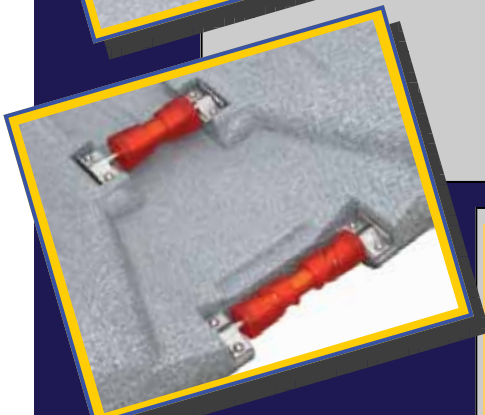

Dock Floats, Ltd.

512-266-6035

Ride-On PWC Lifts

from the makers of permafloat®
Rotationally Molded & Foam-Filled

- 62" W x 138" L x 12" D
- 240 lbs.
- 6 Rollers Standard

- Floating or Fixed Mounting Kits
- Color Options: Tan or Grey Stone

- Slip Resistant Surface
- Tie Down Cleat Included
- Connections Kits Available

Handles Most PWC's
Self Centering Entry Roller for Easy Docking
Filled with Expanded Polystyrene
for Positive Buoyancy
Commercial / Residential - Fixed or Floating Docks