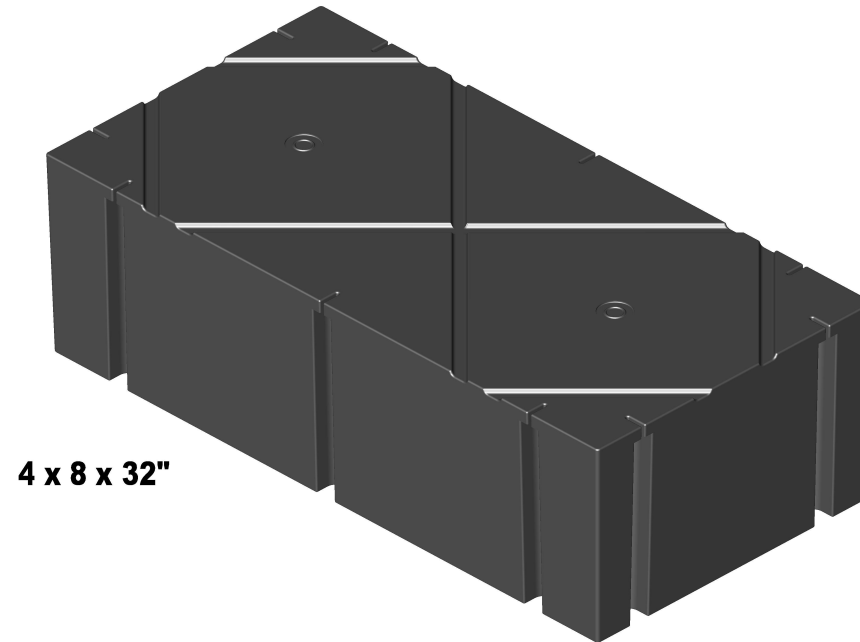

[Return to Listing In Inches.](#)

[Return to Listing in Feet.](#)

	Depth				
Nominal Size 48" x 96"	12"	16"	20"	24"	32"
Part Number					RP 4832
Weight (Lbs)	Different Style, see specific page				227
Buoyancy (Lbs, Freshwater)					4804

4 x 8 x 32"