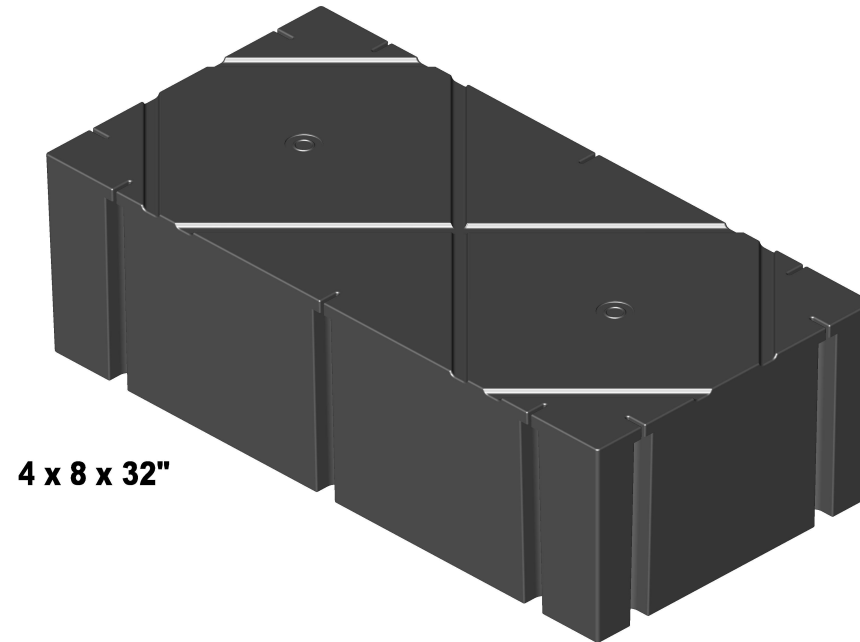

[Return to Listing In Inches.](#)

[Return to Listing in Feet.](#)

	Depth				
Nominal Size 48" x 96"	12"	16"	20"	24"	32"
Part Number					RP 4832
Weight (Lbs)	Different Style, see specific page				227
Buoyancy (Lbs, Freshwater)					4804

**4 x 8 x 32"**