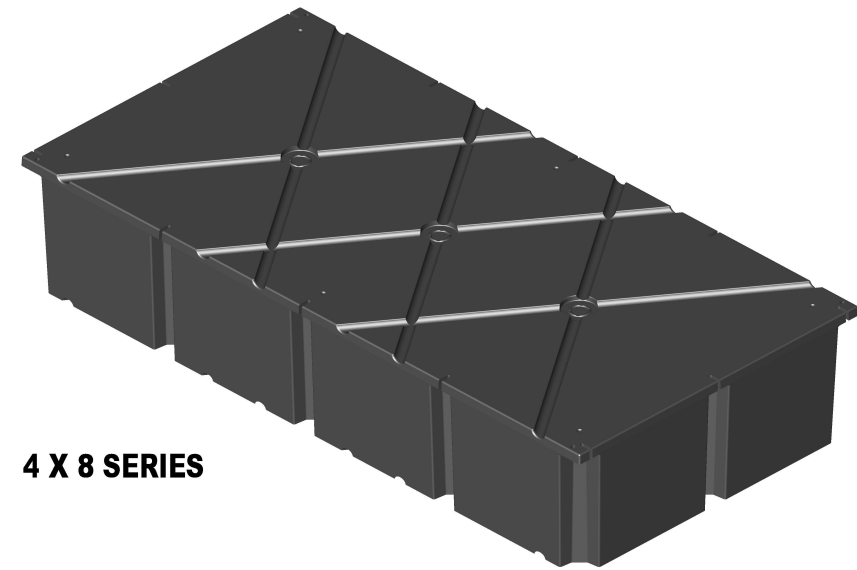

Nominal Size 48" x 96"	Depth				
	12"	16"	20"	24"	32"
Part Number	RP 4812	RP 4816	RP 4820	RP 4824	Different Style, Check Specific page.
Weight (Lbs)	110	130	144	164	
Buoyancy (Lbs, Freshwater)	1834	2475	3076	3618	

4 X 8 SERIES

[Return to Listing In Inches.](#)

[Return to Listing in Feet.](#)