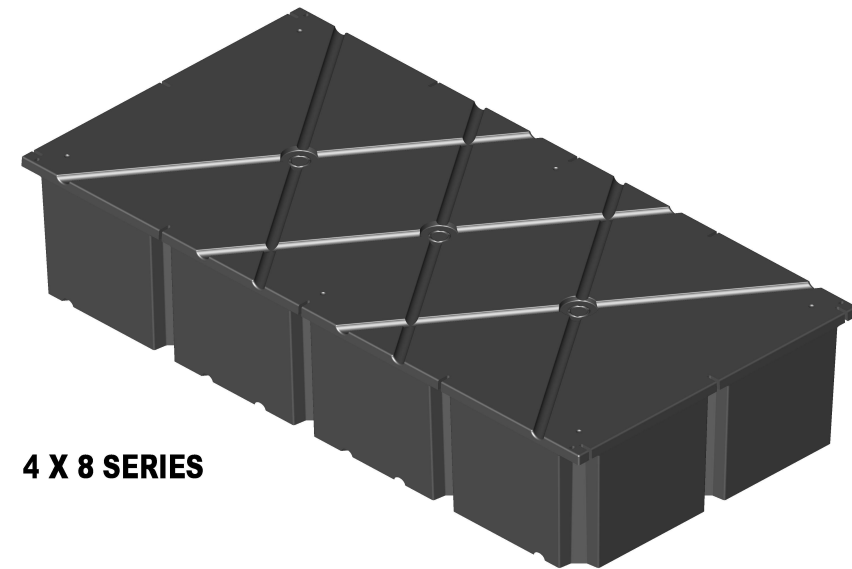

Nominal Size 48" x 96"	Depth				
	12"	16"	20"	24"	32"
Part Number	RP 4812	RP 4816	RP 4820	RP 4824	Different Style, Check Specific page.
Weight (Lbs)	110	130	144	164	
Buoyancy (Lbs, Freshwater)	1834	2475	3076	3618	

4 X 8 SERIES

[Return to Listing In Inches.](#)

[Return to Listing in Feet.](#)