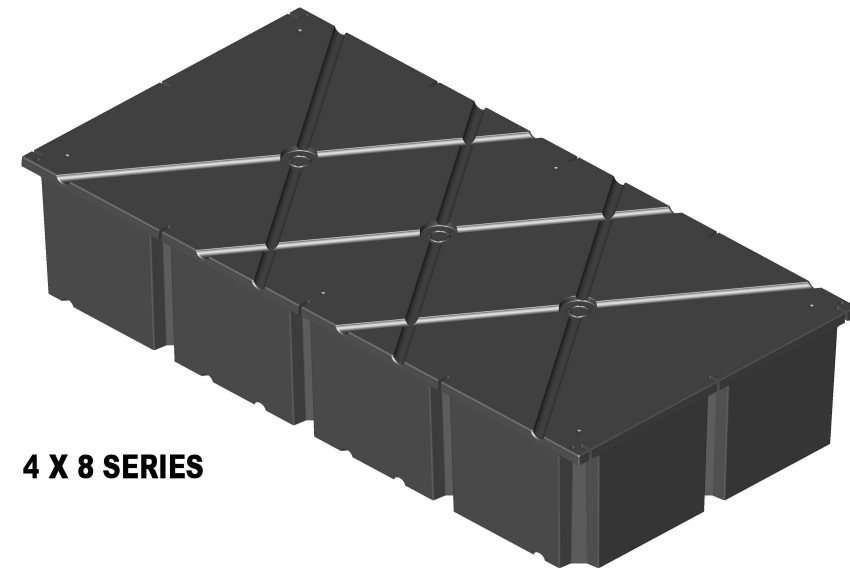

Nominal Size 48" x 96"	Depth				
	12"	16"	20"	24"	32"
Part Number	RP 4812	RP 4816	RP 4820	RP 4824	Different Style, Check Specific page.
Weight (Lbs)	110	130	144	164	
Buoyancy (Lbs, Freshwater)	1834	2475	3076	3618	

4 X 8 SERIES

[Return to Listing In Inches.](#)

[Return to Listing in Feet.](#)