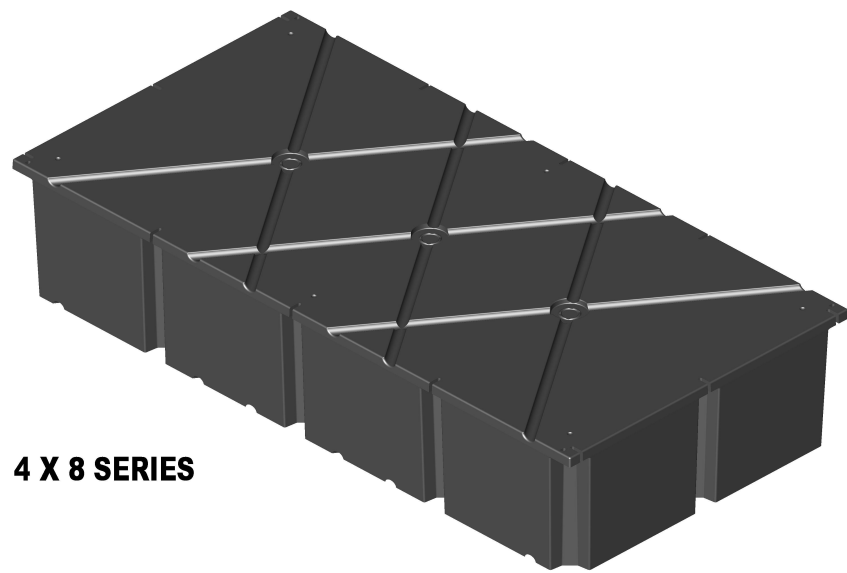

| Nominal Size 48" x 96" | Depth | | | | |
|----------------------------|---------|---------|---------|---------|---|
| | 12" | 16" | 20" | 24" | 32" |
| Part Number | RP 4812 | RP 4816 | RP 4820 | RP 4824 | Different Style, Check Specific page. |
| Weight (Lbs) | 110 | 130 | 144 | 164 | |
| Buoyancy (Lbs, Freshwater) | 1834 | 2475 | 3076 | 3618 | |

4 X 8 SERIES

[Return to Listing In Inches.](#)

[Return to Listing in Feet.](#)