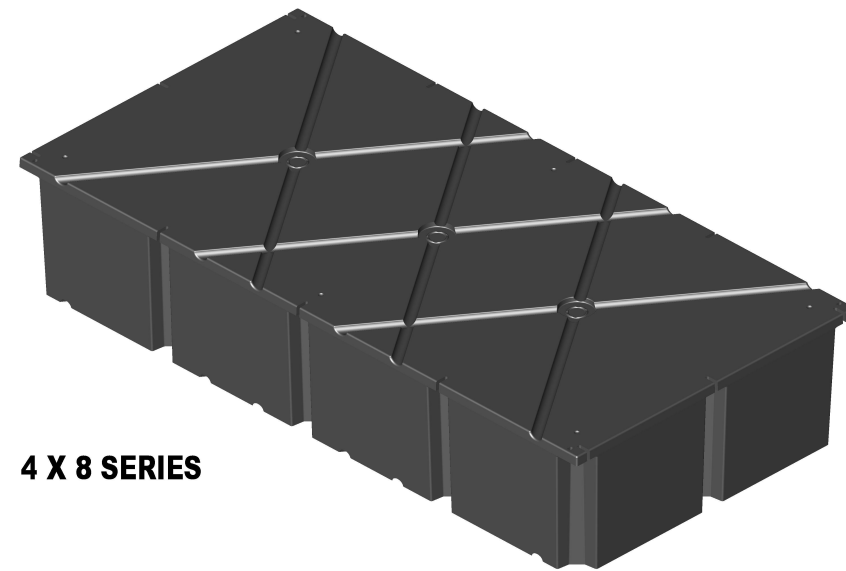

Nominal Size 48" x 96"	Depth				
	12"	16"	20"	24"	32"
Part Number	RP 4812	RP 4816	RP 4820	RP 4824	Different Style, Check Specific page
Weight (Lbs)	110	130	144	164	
Buoyancy (Lbs, Freshwater)	1834	2475	3076	3618	

4 X 8 SERIES

[Return to Listing In Inches.](#)

[Return to Listing in Feet.](#)