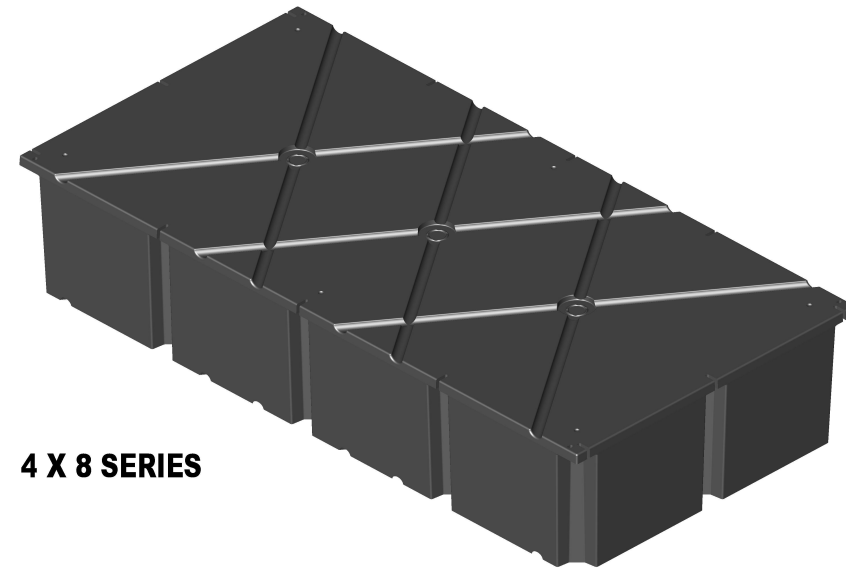

| Nominal Size 48" x 96" | Depth | | | | |
|----------------------------|---------|---------|---------|---------|--|
| | 12" | 16" | 20" | 24" | 32" |
| Part Number | RP 4812 | RP 4816 | RP 4820 | RP 4824 | Different Style, Check Specific page |
| Weight (Lbs) | 110 | 130 | 144 | 164 | |
| Buoyancy (Lbs, Freshwater) | 1834 | 2475 | 3076 | 3618 | |

4 X 8 SERIES

[Return to Listing In Inches.](#)

[Return to Listing in Feet.](#)