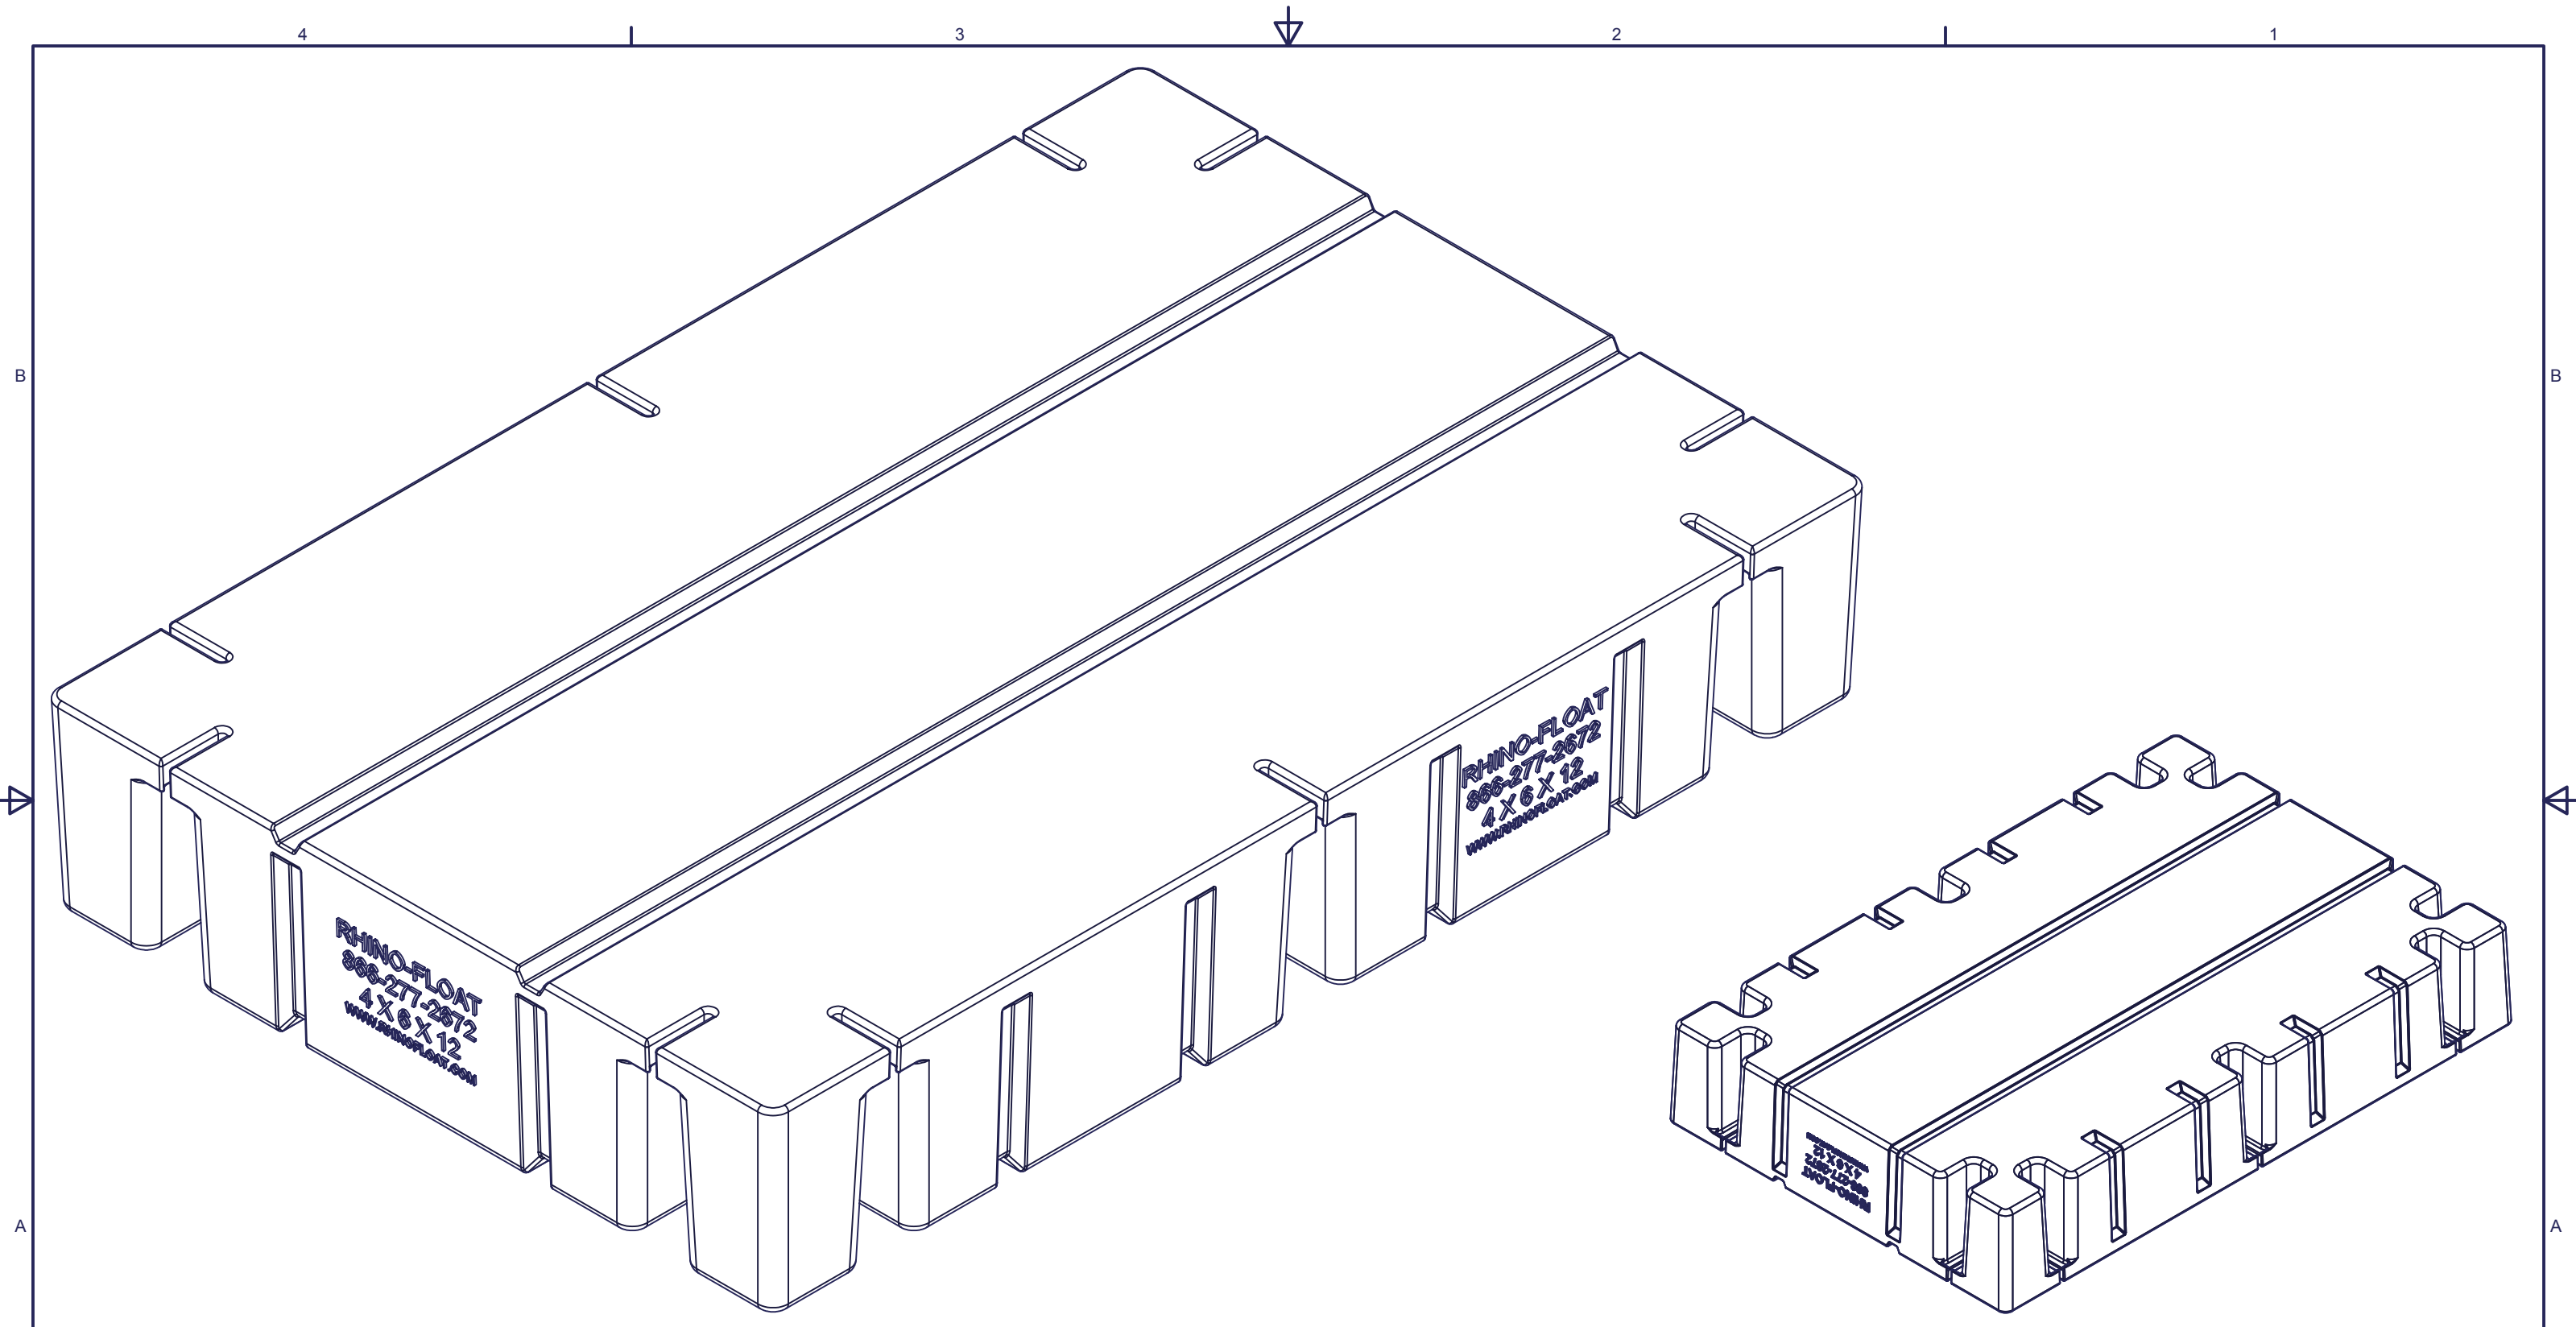

ALUMINUM BOAT LIFTS, DOCKS AND ACCESSORIES
SHOREMASTER
 BY SHOREMASTER ENGINEERING
 1 SHOREMASTER DRIVE IND, PARK
 P.O. BOX 358
 FERGUS FALLS, MN 56537-0358
 1-800-328-8945

REV	DESCRIPTION	APPR'D	DATE	ECO#

Part Name: 4' x 6' x 12" Float	
Drawn By: MIKE	Date: 6/19/2003
Part Number: --	Reference: --
Drawing: 4' X 6' X 12 FLOAT DETAIL.idw	

Sheet: 1

Sheet:2

ALUMINUM BOAT LIFTS, DOCKS AND ACCESSORIES
SHOREMASTER
 BY SHOREMASTER ENGINEERING
 1 SHOREMASTER DRIVE IND, PARK
 P.O. BOX 358
 FERGUS FALLS, MN 56537-0358
 1-800-328-8945

REV	DESCRIPTION	APPR'D	DATE	ECO#

Part Name: 4' x 6' x 12" Float	
Drawn By: MIKE	Date: 6/19/2003
Part Number --	Reference: --
Drawing: 4' X 6' X 12 FLOAT DETAIL.idw	