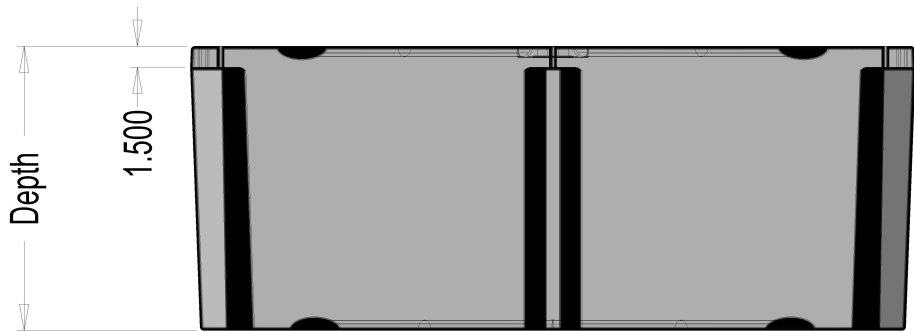

	Depth				
Nominal Size 24" x 48"	12"	16"	20"	24"	32"
Part Number	RP2412	RP2416	RP2420	RP2424	
Weight (Lbs)	31	37	43	46	
Buoyancy (Lbs, Freshwater)	434	598	719	867	

[Return to Listing In Inches.](#)

[Return to Listing in Feet.](#)

**2 x 4 SERIES**