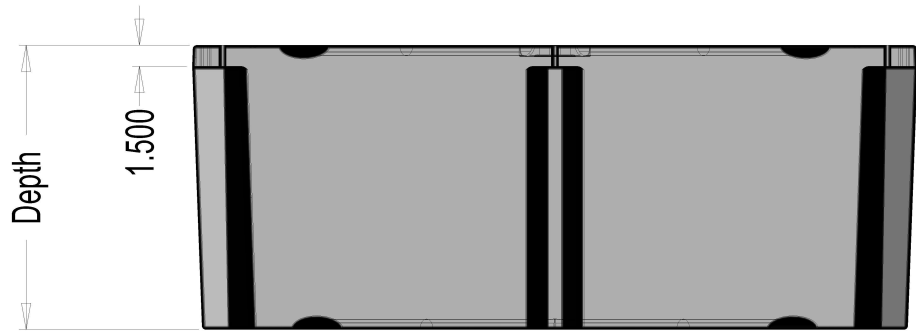

	Depth				
Nominal Size 24" x 48"	12"	16"	20"	24"	32"
Part Number	RP2412	RP2416	RP2420	RP2424	
Weight (Lbs)	31	37	43	46	
Buoyancy (Lbs, Freshwater)	434	598	719	867	

[Return to Listing In Inches.](#)

[Return to Listing in Feet.](#)

2 x 4 SERIES