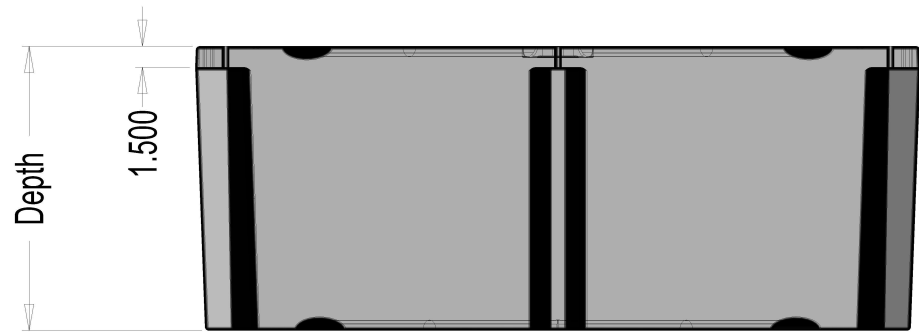

	Depth				
Nominal Size 24" x 48"	12"	16"	20"	24"	32"
Part Number	RP2412	RP2416	RP2420	RP2424	
Weight (Lbs)	31	37	43	46	
Buoyancy (Lbs, Freshwater)	434	598	719	867	

[Return to Listing In Inches.](#)

[Return to Listing in Feet.](#)

2 x 4 SERIES