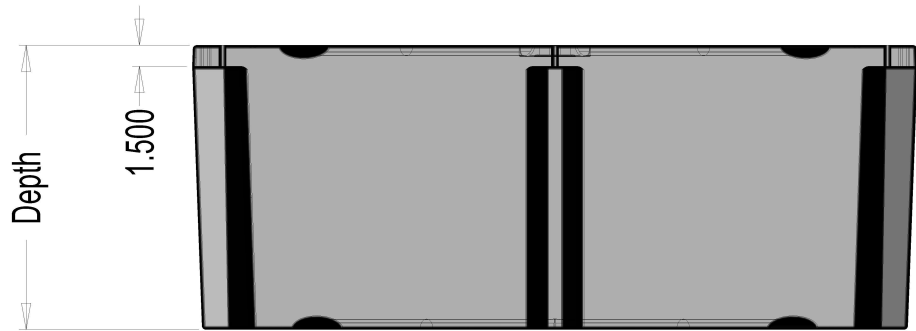

	Depth				
Nominal Size 24" x 48"	12"	16"	20"	24"	32"
Part Number	RP2412	RP2416	RP2420	RP2424	
Weight (Lbs)	31	37	43	46	
Buoyancy (Lbs, Freshwater)	434	598	719	867	

[Return to Listing In Inches.](#)

[Return to Listing in Feet.](#)

**2 x 4 SERIES**